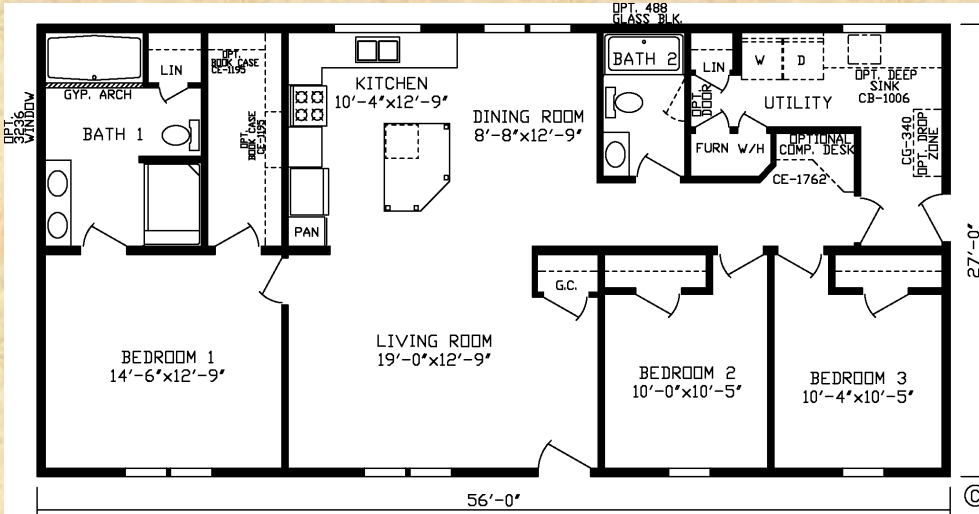

Pine Grove Homes
 3744 N US 31 South
 Traverse City, Michigan 49684
 231-947-6561

PG #4

The Newport
 1,512 Sq. Ft.
 Michigan State Code
 "BOCA" Modular

Optional Kitchen: Virginia Shaker Hardwood Cabinetry - 30" Overhead Cabinets - Recessed Can Lights - Soffit over Island - Black Whirlpool Appliances (22 CF refrigerator, 30" Gas Range, Microwave, Dishwasher)

Utility Room
 Deep Sink (CB-1006)

Bath 1 - 72" Tub with Arch top Drywall & 30x40 Window

Drop Zone CG-340

Optional 848 Window

Desk CE-1762

Optional 72x80 Patio Door

Standard Features:

- 5/12 Roof Pitch
- Perimeter Heat
- 8 Foot Walls with Flat Ceilings
- Stippled Ceilings
- Open Joist Floor System
- 40 Gallon Electric Water Heater
- Trane Gas 95% Efficient Furnace
- Moen Faucets
- 1 Piece Fiberglas Tub in Baths
- Porcelain Sinks
- Hardwood Cabinets
- Hardwood Stiles
- Dove Tail Drawers
- Drawer Over Door Construction
- Hidden Hinges
- OSB Sheathing on All Exterior Walls
- Wind Wrap
- 1/2" Smooth Finished Drywall Throughout
- Owens Corning 30 Year Architectural Shingles
- Formica Countertops
- Congoleum Roll Goods
- Shaw Carpet w/ Pad - Tack Strip Carpet Installation
- Shutters on the Front
- Pre-hung Regal Interior Doors
- 3882 Decorator Steel Front Door
- 3480 Decorator Steel Rear Door
- Deadbolt Locks on Exterior Doors
- Low E Thermopane Windows w/ Argon Gas
- Whirlpool Appliances - Refrigerator & Range

Total of Home as SHOWN
\$88,200.00

- Cabinetry: Milan Shaker
- Countertop: Imperial Sand Kitchen
Travertine Remainder
- Siding: Cypress Lineals: White Shingles: Black
- Carpet: Wheatfield Roll Goods: Multi Light